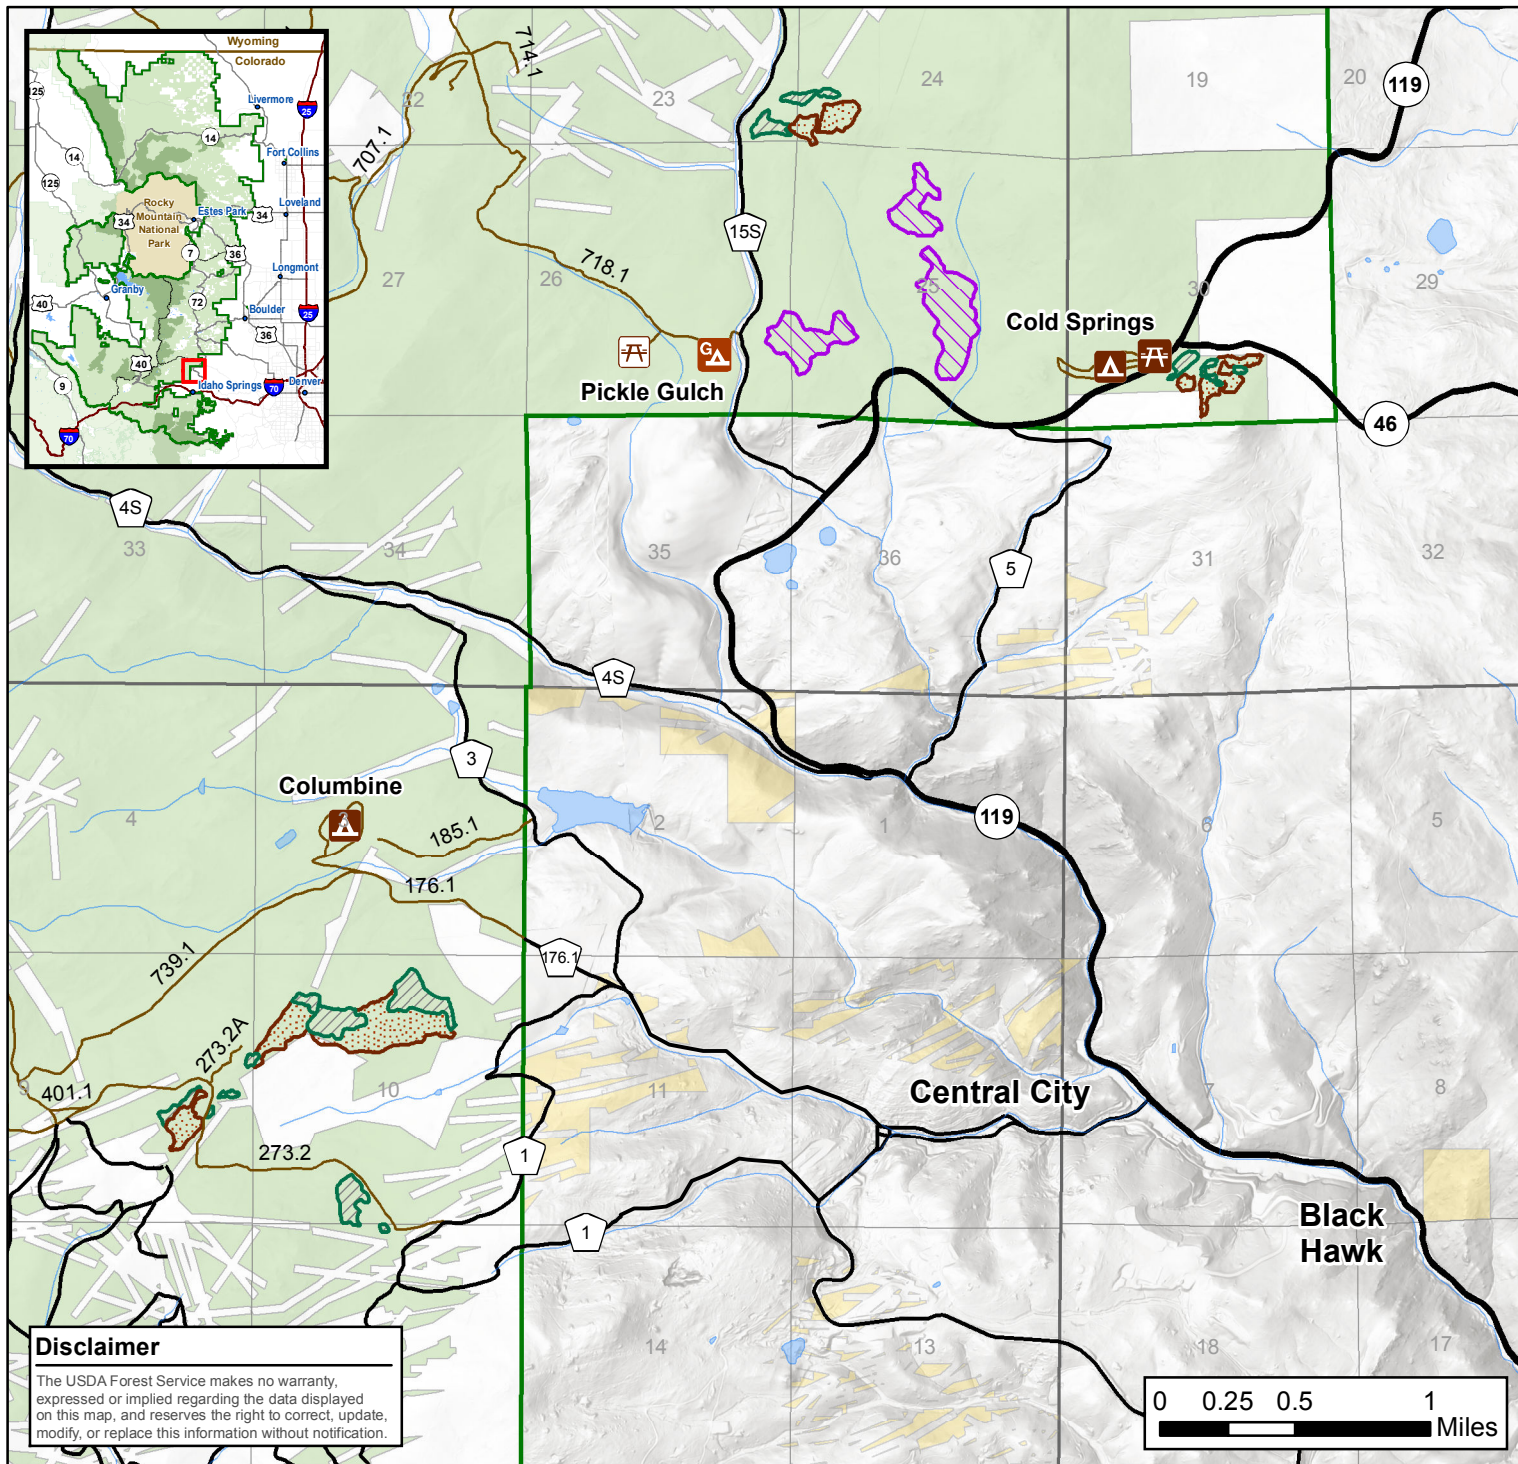

## Legend

Forest Boundary	<b>Recreation Site</b>	State Highway	Patch Cut
<b>Ownership</b>	Campground	Other Major Road	Aspen Restoration
National Forest System Land	Picnic Site	National Forest System Road	Mechanical Clear Cut
Private/Non-Federal	Group Campground		
Bureau of Land Management	Group Picnic Site		